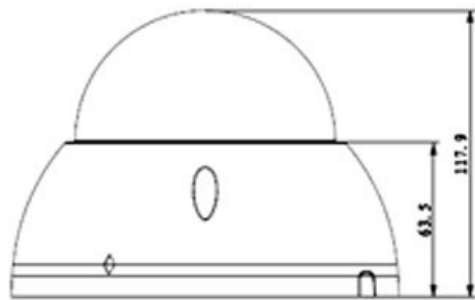

CP- UNC-VE40ZL5-MD

4MP Full HD WDR IR Vandal Dome Camera - 50Mtr.

Main Features

- 1/3" 4MP PS CMOS Image Sensor
- Max 20fps@4MP and 25/30fps@3MP
- H.264 and MJPEG Triple-Stream Encoding
- WDR(120dB), Day/Night(ICR), Auto Iris, 3DNR, AWB, AGC, BLC
- 2.7 -12mm Motorized Lens
- IR Range of 50 Mtrs, Micro SD, IP67, IK10, PoE
- Mobile Software: iCMOB, gCMOB, wCMOB
- CMS Software: KVMS Pro, vOptimus Pro

CP- UNC-VE40ZL5-MD

4MP Full HD WDR IR Vandal Dome Camera - 50Mtr.

Feature	Specification
Image Sensor	1/3" 4MP Progressive scan CMOS
Minimum Illumination	0.01Lux/F1.4(Color); 0Lux/F1.4(IR on)
Shutter Speed	Auto/Manual, 1/3(4)~1/10000s
White Balance	Auto
Gain Control(AGC)	Auto/Manual
Lens	2.7 -12mm Motorized Lens
Video Compression	H.264/H.264H/H.264B/MJPEG
S/N Ratio	More than 50dB
Back Light Compensation	BLC/ HLC/ WDR(120dB)
Video Streaming	Main Stream: 4M(1~20fps)/3M(1 ~ 25/30fps), Extra Stream: D1/CIF(1 ~ 25/30fps), Third Stream: 720P(1~5/8fps) WDR on, 720P(1~18/2fps) WDR off
Resolution	4M(2560x1440) / 3M(2048x 1536)/1080P(1920x 1080) / 720P(1280x 720) /D1(704x 576) /
Privacy Mask	Up to 4 areas
ICR	Auto(ICR)/Color/B/W
Audio Input	1 Channel
Audio Compression	G.711a / G.711u/ AAC
Audio Output	1 Channel
Alarm IN	1 Channel
Alarm Out	1 Channel
Protocol	IPv4/IPv6, HTTP, HTTPS, SSL, TCP/IP, UDP, UPnP, ICMP, IGMP, SNMP,RTSP, RTP, SMTP, NTP, DHCP, DNS, PPPOE, DDNS, FTP, IP Filter, QoS,Bonjour, ONVIF, PSIA, CGI
Smart Detection	Tripwire, Intrusion, Scene Change, Missing/Abandoned, Audio detect, Face detect
Ethernet	RJ-45 (10/100Base-T)
User Account	20 Users
Smart Phone	iPhone, iPad, Android, Windows Phone
IR	IR Range of 50 Mtr.
Micro SD	Micro SD, Max 128GB
Operating Temperature	-40°C~+60°C, Less than 95% RH
Power Source	DC12V/AC24V, PoE(802.3af)
Power Consumption	Max 10W (with IR on, motorized lens working)
Weatherproof Standard	IP67 & IK10

CP- UNC-VE40ZL5-MD

4MP Full HD WDR IR Vandal Dome Camera - 50Mtr.

Feature

Dimension

Weight

Specification

Φ 159mm × 117.9mm

0.8kg